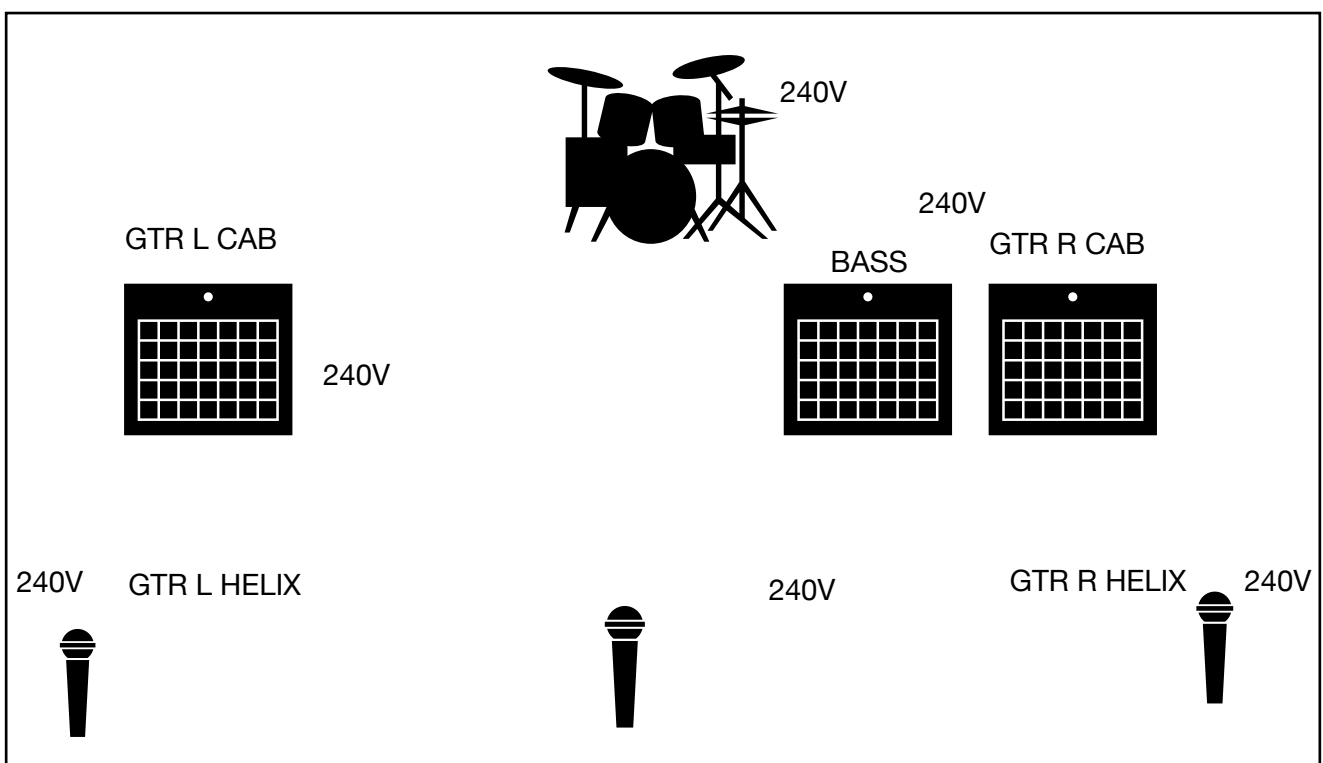

# CATALYSIS

The band travel with their own self contained in ear monitor rig, 2 wired sE v7 mics, a wireless sE v7 as-well as a kick trigger/sample pad. (this requires 2 DI Boxes)

Stage plot

## Required from venue

2 x Marshall 1960a guitar cabinet / similar

2 x DI Box

1 x 4 ohm bass cabinet